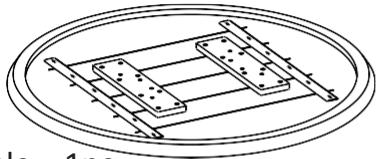

MOE'S

h o m e c o l l e c t i o n

ASSEMBLY INSTRUCTIONS.

SILAS ROUND DINING TABLE OAK

BC-1101-18

THANK YOU FOR YOUR PURCHASE!

PART LIST

A

Top Table = 1pc

B

Leg = 2pcs

HARDWARE LIST

1. Bolt

M6x40mm 8pcs

2. Spring washer

M6.5x11mm 8pcs

3. Flat washer

M6.5x16mm 8pcs

4. Allen key

1 pc

NOTES.

Thank you for purchasing this quality product! Be sure to check all packing material carefully for small part that may have come loose inside the carton during shipping.