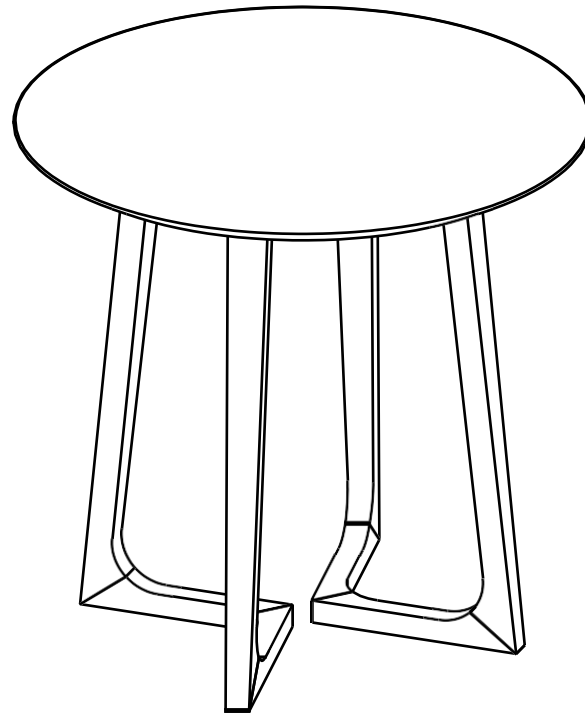

## ASSEMBLY INSTRUCTIONS.

GODENZA BAR TABLE WALNUT

**BC-1089-03**

THANK YOU FOR YOUR PURCHASE!

## PART LIST

A

Top Table = 1pc

B

Leg = 2pcs