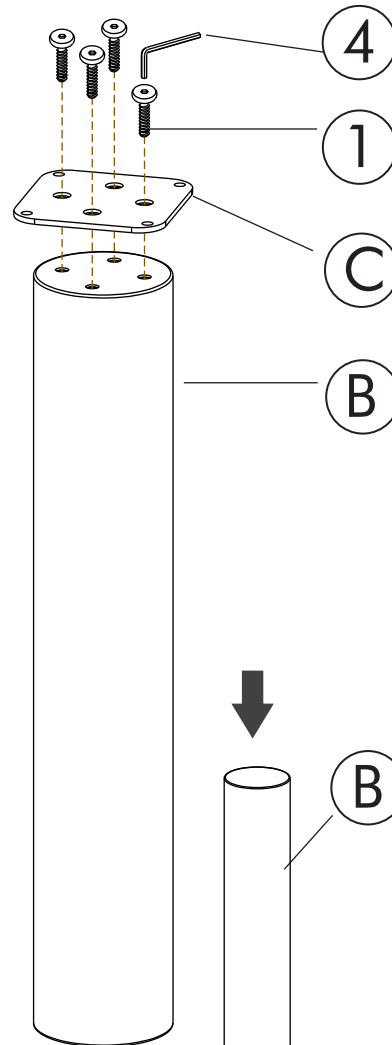

Top Table = 1 pc

B

Leg = 4 pcs

C

Mounting plate = 4 pcs

HARDWARE LIST

1. Bolt

M6 x 30mm

32 pcs

2. Spring washer

M6.5x 13mm

16 pcs

3. Flat washer

M6.5 x 18mm

16 pcs

4. Allen key

1 pc

NOTES.

Thank you for purchasing this quality product! Be sure to check all packing material carefully for small part that may have come loose inside the carton during shipping.

CAUTION:

The item is heavy, assembly should be performed by two people.

Step 1

Step 2