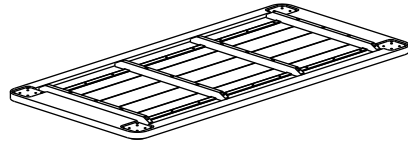

MOE'S

home collection

ASSEMBLY INSTRUCTIONS.

CENTURY DINING TABLE

BC-1087-18

THANK YOU FOR YOUR PURCHASE!

PART LIST

A

Top Table = 1 pc

B

Leg = 4 pcs

C

Mounting plate = 4 pcs

HARDWARE LIST

1. Bolt

M6 x 30mm

32 pcs

2. Spring washer

M6.5x 13mm

16 pcs

3. Flat washer

M6.5 x 18mm

16 pcs

4. Allen key