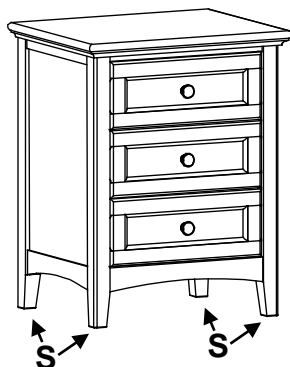

Parts List

Please identify the parts and check that quantities received match those on this list.
If you need to replace a part, refer to the following letter and part name.

Part	Description		Quantity	
			1100GACb 1100CAFb	1101GACb 1101CAFb
A	Top Assembly (attached)		1	1
Ba	Case		1	1
E	Small Drawer Face (attached)		3	0
F	Large Drawer Face (attached)		0	3
G	Small Drawer Box (inserted)		3	0
H	Large Drawer Box (inserted)		0	3
I	14" Drawer Slides (pre-installed sets)		3	0
J	16" Drawer Slides (pre-installed sets)		0	3
L	Knob (attached)		3	3
Qb	#8 x 1-1/2" Machine Screw Tuscan (installed)		3	3
S	Small Adjustable Glide (installed)		4	4
Tb	#8 x 7/8" Black Lo-Profile Screw (inserted)		12	12
U	#8 x 1-1/4" Pan Head Screw (inserted)		3	3
Y	#6 x 1/2" Philtruss Screw (inserted)		18	18
Z	#6 x 3/4" Philtruss Screw (inserted)		18	18
ZA	Insert Nut (inserted)		4	4
ZB	#8 x 1-3/8" Lo-Profile Screw (inserted)		7	7

1101 shown in the illustrations.

Assembly Instructions

- Place the unit at its final destination. Rotate the Small Adjustable Glides (S) on the bottoms of the legs until the unit is level. See Figure 1.